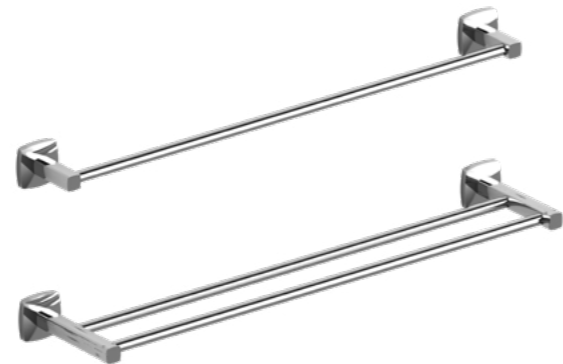

Available in CHROME.  
For finish and flow rate details see pages 93 and 98.

VENTY  
ACCESSORIES

Toilet Paper Holder  
VY3C-EM

60cm Towel Rail  
VY5C-EM – Single  
VY6C-EM – Double

Robe Hook  
VY0C-EM

Towel Ring  
VY7C-EM