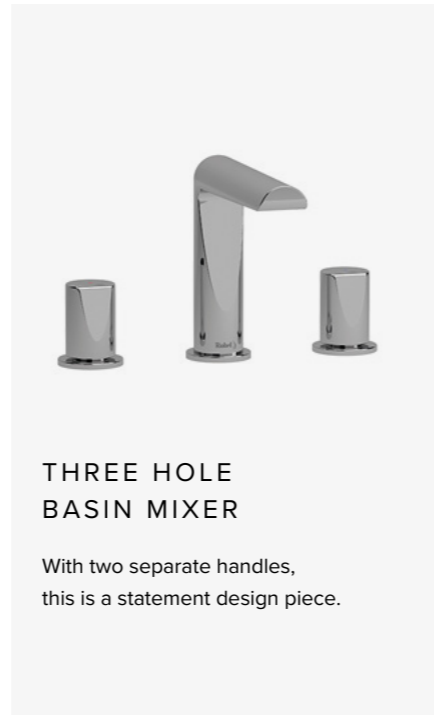

## BASIN MIXERS

**TALL SINGLE LEVER  
BASIN MIXER**

Makes the perfect partner to a countertop wash basin.

**SINGLE LEVER  
BASIN MIXER**

Designed for use with undermount or drop-in basins.

**THREE HOLE  
BASIN MIXER**

With two separate handles, this is a statement design piece.

**WALL MOUNTED  
360° BASIN MIXER**

A perfect space-saving option, with innovative 360° design technology to allow the handle to be installed either side of the spout.