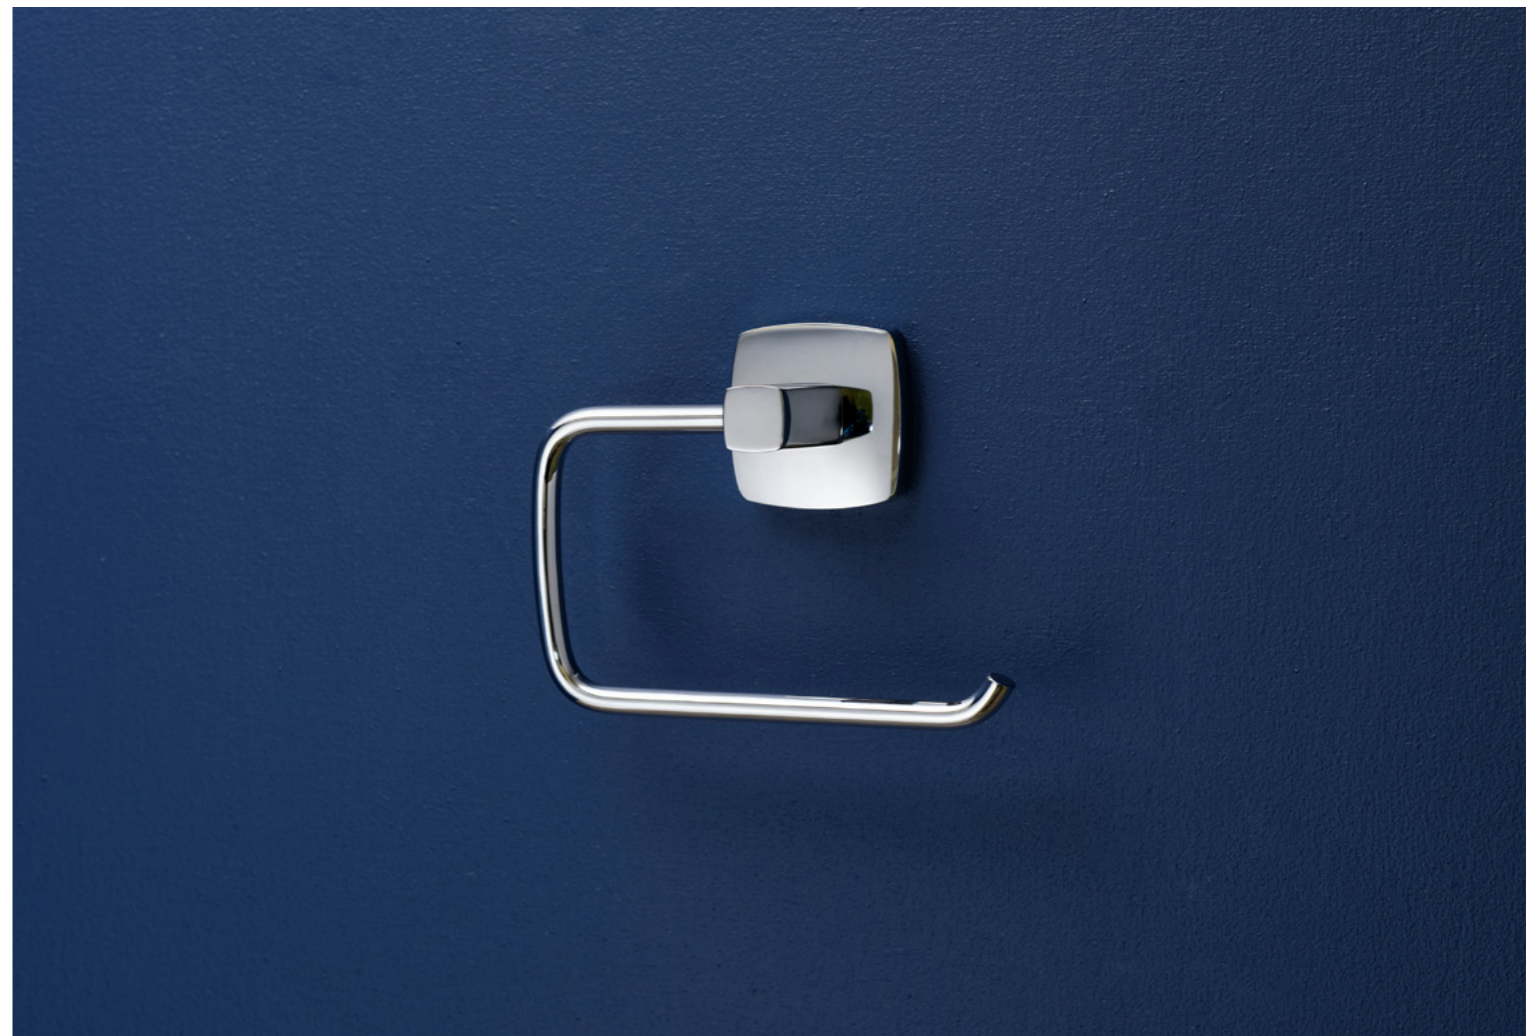

Available in CHROME.  
For finish and flow rate details see pages 93 and 98.

VENTY  
ACCESSORIES

Toilet Paper Holder  
VY3C-EM

60cm Towel Rail  
VY5C-EM – Single  
VY6C-EM – Double

Robe Hook  
VY0C-EM

Towel Ring  
VY7C-EM