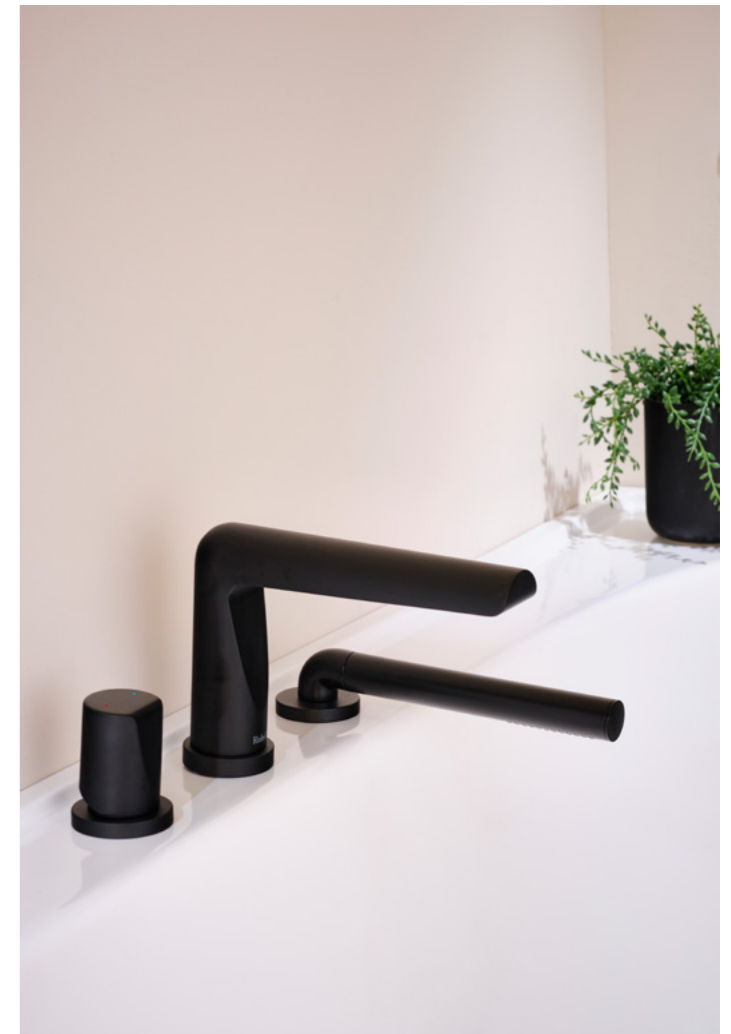

Wall Mounted Bath Shower Mixer  
Thermostatic / Pressure Balance Technology  
PB21C-EM  
PB21BK-EM

Deck Mounted Bath Shower Mixer  
PB66C-EM  
PB66BK-EM

Available in CHROME OR BLACK.  
For finish and flow rate details see pages 93 and 98.