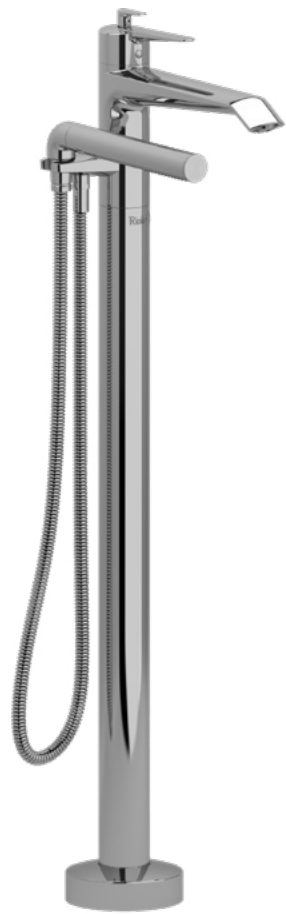

## VENTY COLLECTION

With its iconic modern shape, sleek streamlined form and angular straight lines offset by a subtle tilt of the neck, this collection is the epitome of contemporary beauty. Simple, sophisticated, with a classic finish, Venty adds nuanced allure to minimalist and transitional bathrooms alike.

VENTY  
BASIN MIXERS

Single Lever Basin Mixer  
VYS00C-EM

Tall Single Lever Basin Mixer  
VYL01C-EM

Three Hole Basin Mixer  
VY08C-EM

360° Wall Mounted Basin Mixer  
VY360C-EM

Universal Basin Drain  
DB160C-EM

Available in CHROME.  
For finish and flow rate details see pages 93 and 98.

VENTY  
BATH SHOWER MIXERS

Freestanding Bath Shower Mixer  
Thermostatic Technology  
VY39C-EM

Wall Mounted Bath Shower Mixer  
Thermostatic / Pressure Balance Technology  
VY21C-EM

Deck Mounted Bath Shower Mixer  
VY10C-EM

Available in CHROME.  
For finish and flow rate details see pages 93 and 98.