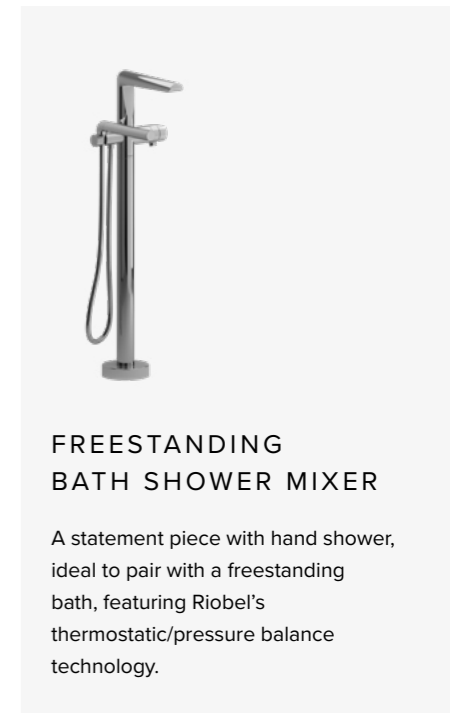

With two separate handles, this is a statement design piece.

**WALL MOUNTED  
360° BASIN MIXER**

A perfect space-saving option, with innovative 360° design technology to allow the handle to be installed either side of the spout.

## BATH SHOWER MIXERS

**DECK MOUNTED  
BATH SHOWER MIXER**

A classic design that allows seamless diversion between bath filler and hand shower.

**WALL MOUNTED  
BATH SHOWER MIXER**

A space-saving option that allows diversion between bath filler and hand shower, benefiting from Riobel's thermostatic/pressure balance technology.

**FREESTANDING  
BATH SHOWER MIXER**

A statement piece with hand shower, ideal to pair with a freestanding bath, featuring Riobel's thermostatic/pressure balance technology.