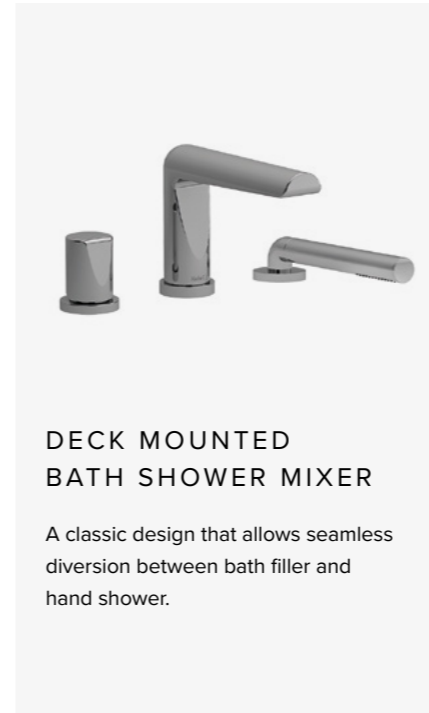

**WALL MOUNTED
BATH SHOWER MIXER**

BATH SHOWER MIXERS

**DECK MOUNTED
BATH SHOWER MIXER**

A classic design that allows seamless diversion between bath filler and hand shower.