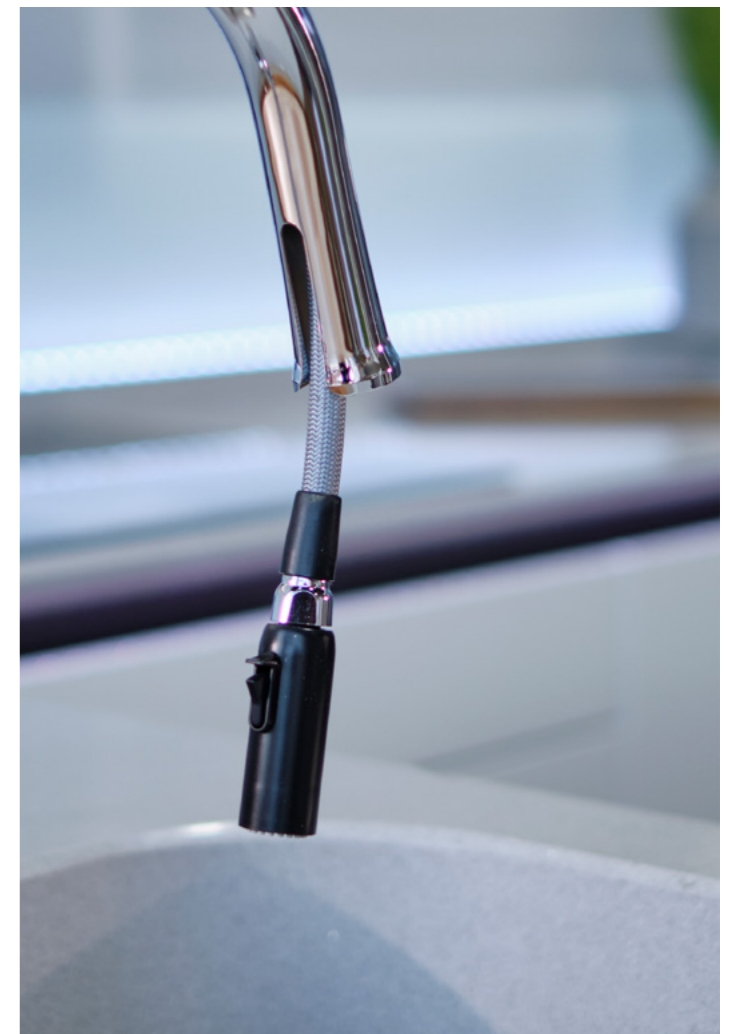

Available in BRUSHED GOLD (PVD), CHROME, STAINLESS STEEL (PVD) OR BLACK.
For finish and flow rate details see pages 93 and 98.