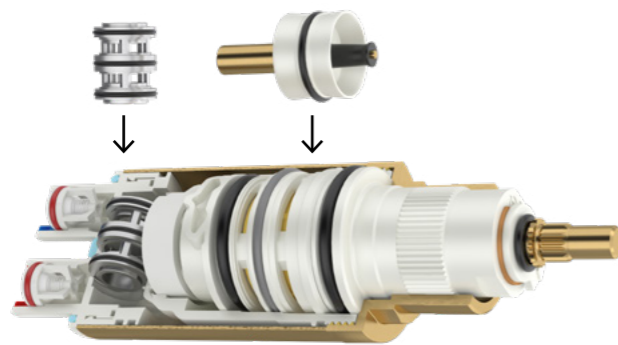

BALANCING SPOOLS
Stabilises water pressure.

TEMPERATURE SENSOR
For steady temperature performance.

CARTRIDGE

NO-SHARE OPTION
USED FOR 1244 KITS