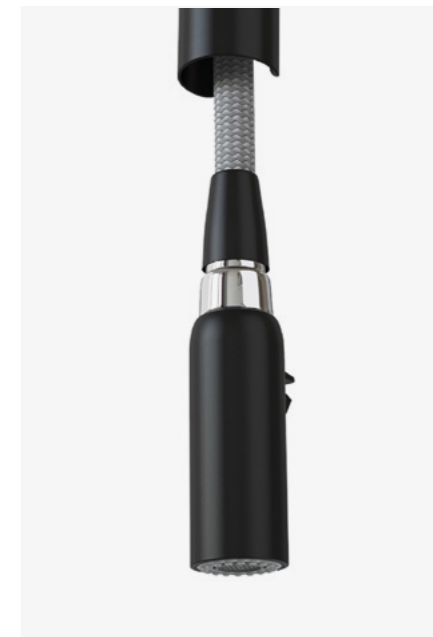

QUIETER OPERATION

The silent braided nylon hose reduces friction between pull-down hose and tap spout for a quieter operation.