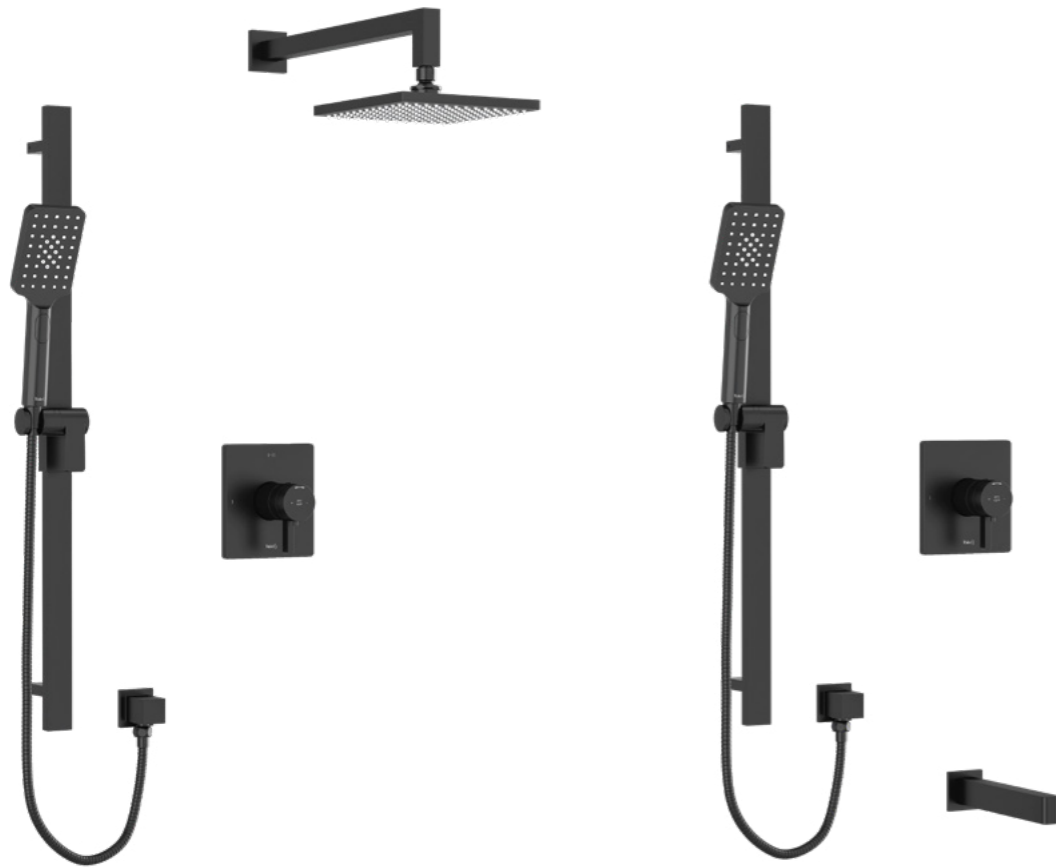

PARADOX
SHOWER KITS

Shower Kit 323
KIT323PXTQC-EM
KIT323PXTQBK-EM

Shower Kit 1244
KIT1244PXTQC-EM
KIT1244PXTQBK-EM

Featuring the ingenious R23 Coaxial Thermostatic/Pressure Balance Valve. A Riobel innovation that guarantees a luxurious shower experience even with 50% loss in pressure. See page 94 for more info.

Available in CHROME OR BLACK.
For finish and flow rate details see pages 93 and 98.