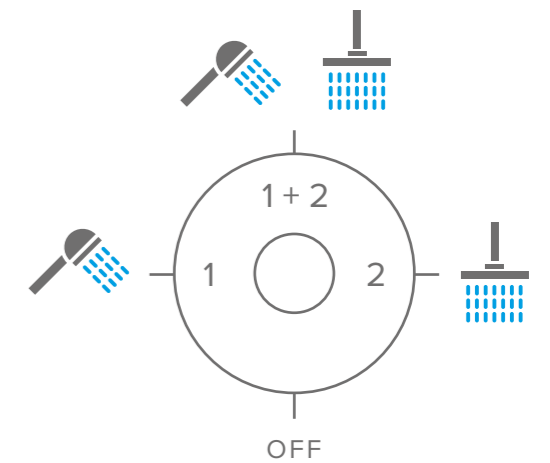

**BALANCING SPOOLS**  
Stabilises water pressure.

**TEMPERATURE SENSOR**  
For steady temperature performance.

CARTRIDGE

**NO-SHARE OPTION**  
USED FOR 1244 KITS

**SHARED OPTION**  
USED FOR 323 KITS

### DESIGNED FOR CONVENIENCE TO SUIT MODERN LIVING

Available on all wall mounted basin mixers, this innovative design allows for the handle to be installed either side of the spout.