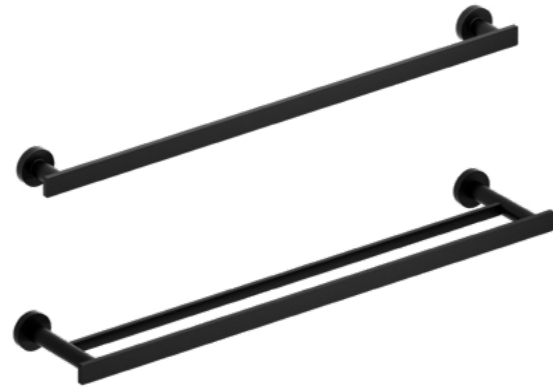

Available in CHROME OR BLACK.  
For finish and flow rate details see pages 93 and 98.

PARADOX  
ACCESSORIES

Toilet Paper Holder  
PX3C-EM  
PX3BK-EM

60cm Towel Rail  
PX5C-EM – Single  
PX5BK-EM – Single  
PX6C-EM – Double  
PX6BK-EM – Double