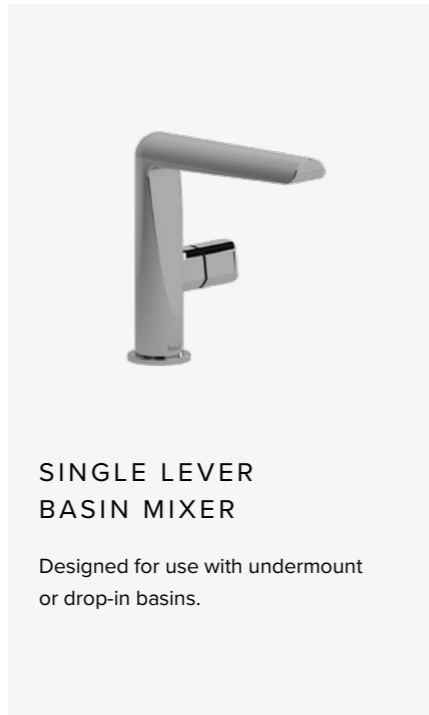

# CHOOSING BRASSWARE

Whatever style you choose, Riobel can be specified with ease. All our basin, bath and shower mixers, across all our collections, share the same innovative technology – making them easy to install and effortless to use.

## BASIN MIXERS

**TALL SINGLE LEVER  
BASIN MIXER**

Makes the perfect partner to a countertop wash basin.

**SINGLE LEVER  
BASIN MIXER**

Designed for use with undermount or drop-in basins.

**THREE HOLE  
BASIN MIXER**