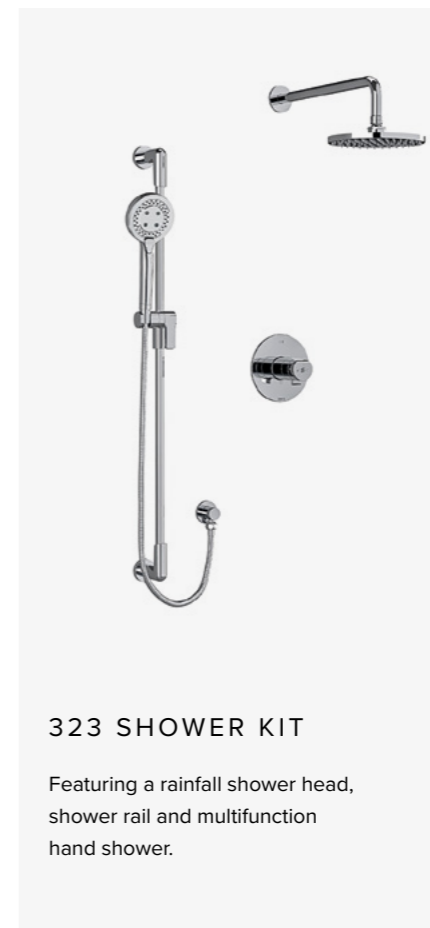

1244 SHOWER KIT

323 SHOWER KIT

Featuring a rainfall shower head, shower rail and multifunction hand shower.