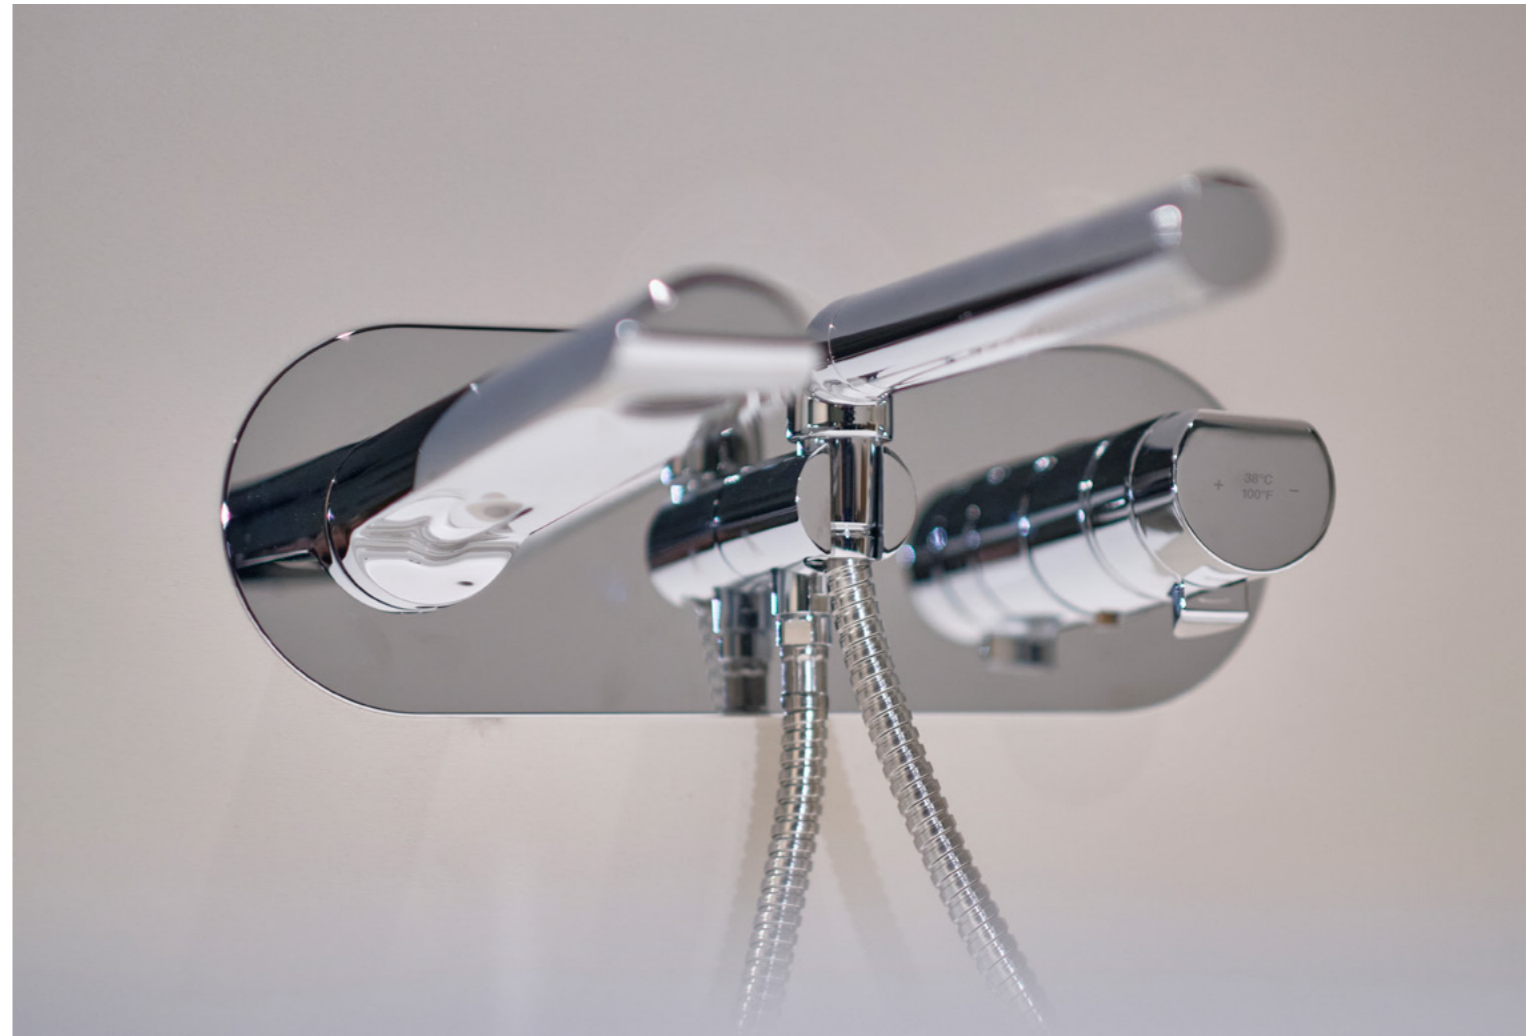

With two separate handles, this is a statement design piece.

**WALL MOUNTED  
360° BASIN MIXER**

A perfect space-saving option, with innovative 360° design technology to allow the handle to be installed either side of the spout.

## BATH SHOWER MIXERS

**DECK MOUNTED  
BATH SHOWER MIXER**

A classic design that allows seamless diversion between bath filler and hand shower.

**WALL MOUNTED  
BATH SHOWER MIXER**

A space-saving option that allows diversion between bath filler and hand shower, benefiting from Riobel's thermostatic/pressure balance technology.

Wall Mounted Bath Shower Mixer  
Thermostatic / Pressure Balance Technology  
PB21C-EM  
PB21BK-EM

Deck Mounted Bath Shower Mixer  
PB66C-EM  
PB66BK-EM

Available in CHROME OR BLACK.  
For finish and flow rate details see pages 93 and 98.