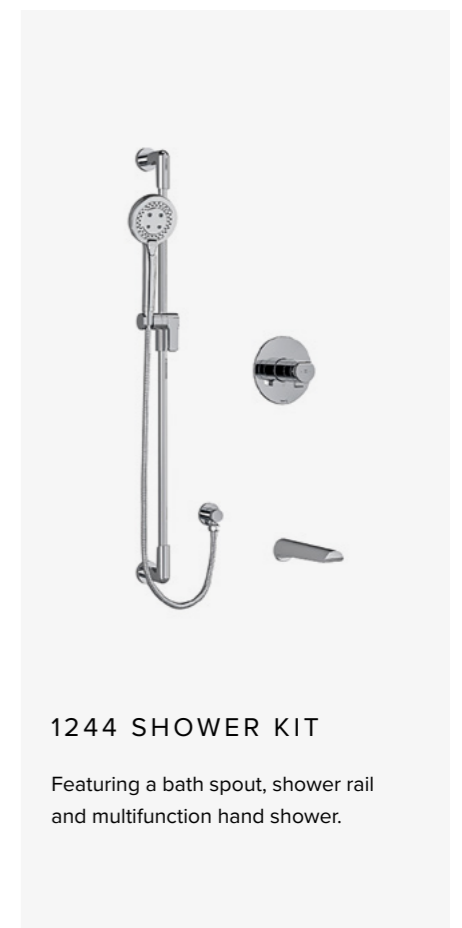

## BATH SHOWER MIXERS

**DECK MOUNTED  
BATH SHOWER MIXER**

A classic design that allows seamless diversion between bath filler and hand shower.

**WALL MOUNTED  
BATH SHOWER MIXER**

A space-saving option that allows diversion between bath filler and hand shower, benefiting from Riobel's thermostatic/pressure balance technology.

**FREESTANDING  
BATH SHOWER MIXER**

A statement piece with hand shower, ideal to pair with a freestanding bath, featuring Riobel's thermostatic/pressure balance technology.

## SHOWER KITS

Each collection includes two concealed shower kit installation options, both featuring Riobel's state-of-the-art thermostatic/pressure balance valve.

**323 SHOWER KIT**

Featuring a rainfall shower head, shower rail and multifunction hand shower.

**1244 SHOWER KIT**

Featuring a bath spout, shower rail and multifunction hand shower.