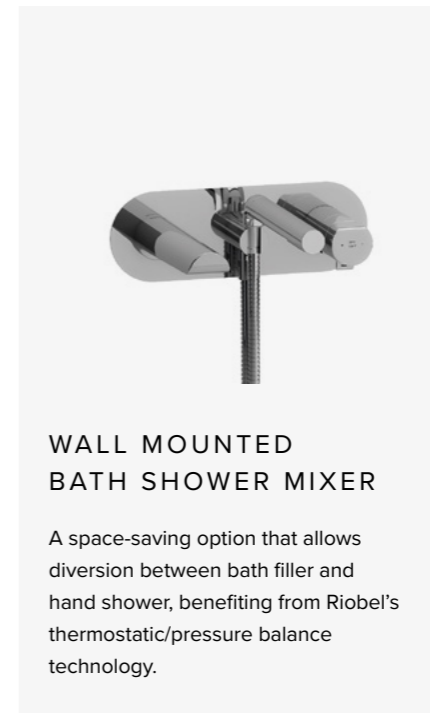

With two separate handles, this is a statement design piece.

**WALL MOUNTED  
360° BASIN MIXER**

A perfect space-saving option, with innovative 360° design technology to allow the handle to be installed either side of the spout.

## BATH SHOWER MIXERS

**DECK MOUNTED  
BATH SHOWER MIXER**

A classic design that allows seamless diversion between bath filler and hand shower.

**WALL MOUNTED  
BATH SHOWER MIXER**

A space-saving option that allows diversion between bath filler and hand shower, benefiting from Riobel's thermostatic/pressure balance technology.