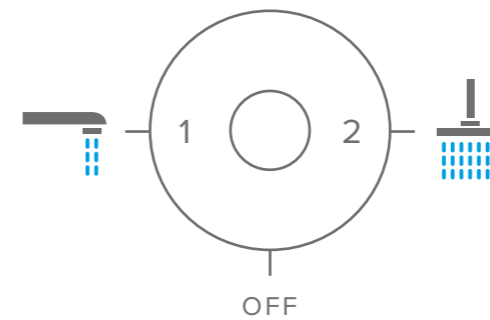

RIOBEL'S R23 VALVE SYSTEM

RIOBEL R23

Precision engineered in Canada, Riobel own the patent to the revolutionary R23 thermostatic / pressure balance valve, which is used on all of our 1244 and 323 shower kits.

This innovative design offers the best of both worlds: stabilising water pressure for steady temperature performance even in the event of a 50% drop in pressure. Temperature control, flow control and divert options are all controlled from the same beautifully designed trim, making it effortless to use and guaranteeing a luxurious shower experience every time.

SCAN THE QR CODE TO WATCH THE VIDEO

RIOBEL R23 FEATURES

“Set and forget” temperature memory.

–

No separate shut-off or diverter valve is required.

–

Service valves allow easy access for the installer.

–

Test cap, enabling the installer to test valve connections.

BALANCING SPOOLS
Stabilises water pressure.

TEMPERATURE SENSOR
For steady temperature performance.

NO-SHARE OPTION
USED FOR 1244 KITS

SHARED OPTION
USED FOR 323 KITS