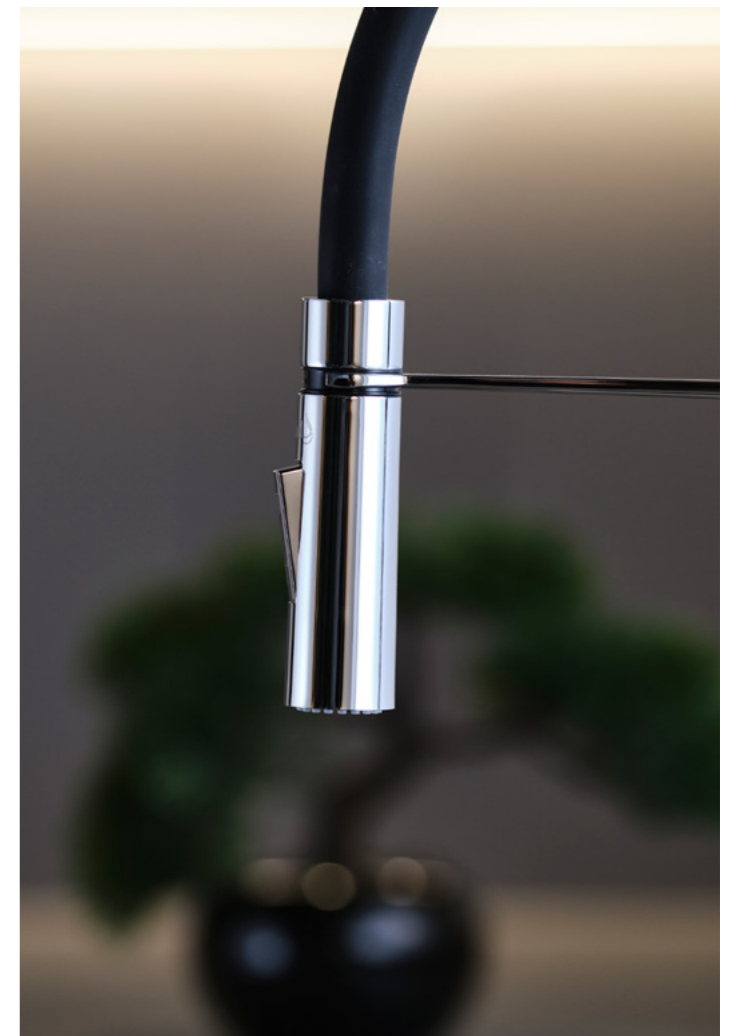

## SOLSTICE COLLECTION

The Solstice is a sleek and chic kitchen tap that looks dramatically different yet is effortless to use. Its pull-down handset features industry-leading Boomerang technology, with two-jet-spray and integrated swivel for ultimate control.