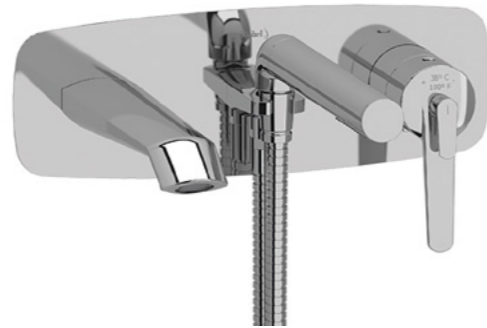

Wall Mounted Bath Shower Mixer
Thermostatic / Pressure Balance Technology
VY21C-EM