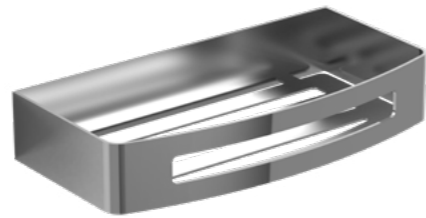

Wall Basket
284C